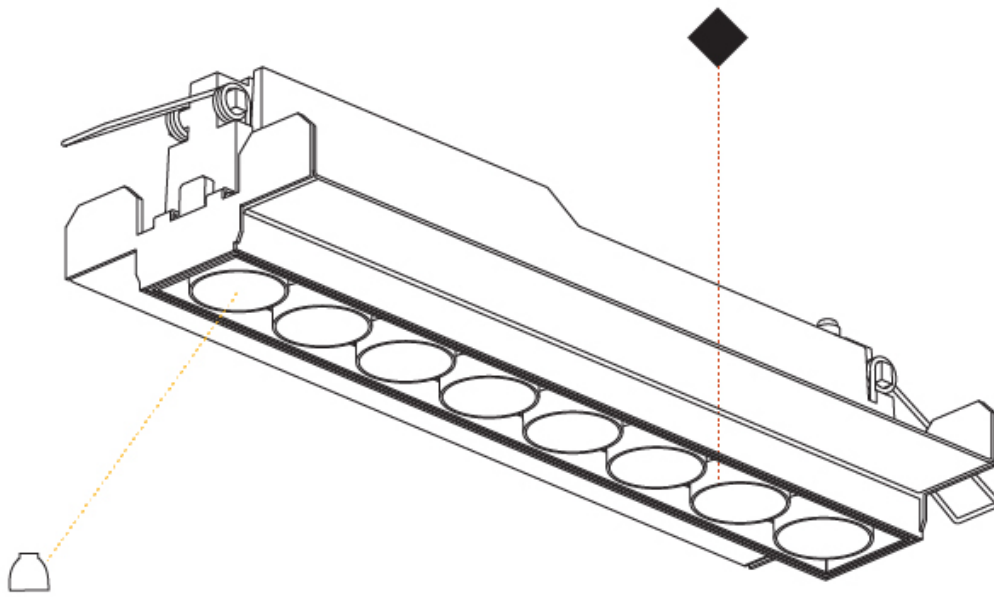

A

100mm
3 15/16"

12 1/2 mm
1/2"

272mm x 42mm
10 11/16" x 1 5/8"

MAGIQ 8 CELL KORONA TRIMLESS

A35136-

PROJECT	_____
TYPE	_____
SPECIFIER	_____
QUANTITY	_____
DATE	_____

MAGIQ 4 CELL TRIMLESS