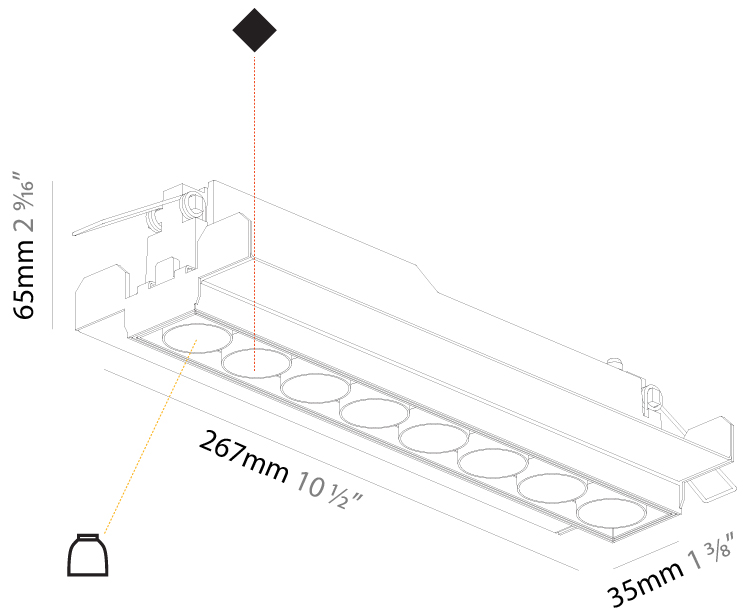

Fixture Finish: SSR / BKV / CWI / CRY / HAB / UFT / ITA / RUA / FTG / MYG / LOD / PUS / FRO / FUP / KIA / POP / BLS / SPG / MEY / GOH / GUM / CHC / COM / ABZ / JAG / OBR / MOS / ROR

Holder Finish: WHI / BLK

Fixture Material: Aluminum Die Cast

Cut-out Measurements: 273mm / 10 3/4" x 42mm / 1 5/8"

Upon Request: Unique Ceiling Thickness

ELECTRICAL

Lamp Type: LED (Zhaga Standard)
Input Wattage (W): 27
Total Output Wattage (W): 25.9
Dimming: Tri-Mode (Non-Dimming and Phase Dimming (120Vac only) and 0-10V Dimming)
Driver Included: No
Driver Location: Remote
Driver Type: Constant Current - Universal
Driver Class: Class 2
Input Voltage (V): 120 - 277
Constant Current (MA): 1050

LED

Number of LEDs: 8
Color Temperature (*K): 2700 / 3000 / 3500 / 4000
Max. Delivered Lumen (lm): MAX. 1561 / 1685 / 1721 / 1756
Nominal Lumen (lm): MAX. 1760 / 1900 / 1940 / 1980
CRI: >90 CRI
Lamp Life (hrs): 50000
Upon Request: Special Color Temperature

OPTICAL

Reflector*: 8 / 14 / 34
Upon Request: Special Beam Angles

RATINGS AND CERTIFICATIONS

Certified By: CSA Certified to UL and CSA Standards

Zaneen Lighting Inc. © 2024. 11800-306-3389, 1-416-247-9389, www.zaneen.com

A

100mm
3 15/16"

12 1/2 mm
1/2"

272mm x 42mm
10 11/16" x 1 5/8"