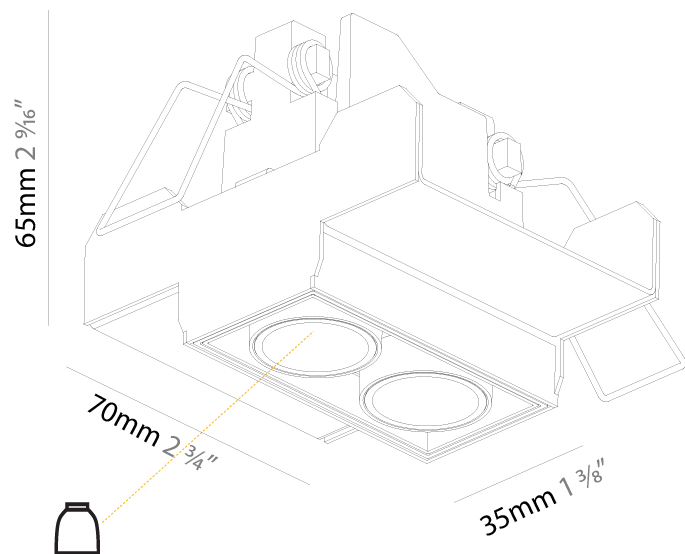

GENERAL

Series: Magiq
Subseries: Magiq 2 Cell
Brand: Prolicht
Division: Architectural
Mounting Type: Trimless
Mounting Location: Ceiling
Subcategory: Downlight

PHYSICAL

Shape: Rectangle
Length (mm): 70
Length (in): 2 ¾
Width (mm): 35
Width (in): 1 ⅜
Height (mm): 65
Height (in): 2 ⅞
Ceiling Thickness (mm): 12.5
Ceiling Thickness (in): 1/2
Min. Recessing Depth (mm): 100
Min. Recessing Depth (in): 3 ⅝
Light Distribution: Downlight
Weight (kg): 0.241
Weight (lbs): 0.53
Fixture Finish: BLK / WHI
Fixture Material: Aluminum Die Cast
Cut-out Measurements: 82mm / 3 1/4" x 42mm / 1 5/8"
Upon Request: Unique Ceiling Thickness

ELECTRICAL

Lamp Type: LED (Zhaga Standard)
Input Wattage (W): 9
Total Output Wattage (W): 8.2
Dimming: Tri-Mode (Non-Dimming and Phase Dimming (120Vac only) and 0-10V Dimming)
Driver Included: No
Driver Location: Remote
Driver Type: Constant Current - Universal
Driver Class: Class 2
Input Voltage (V): 120 - 277
Constant Current (MA): 1050

LED

Number of LEDs: 2
Color Temperature (°K): 2700 / 3000 / 3500 / 4000
Max. Delivered Lumen (lm): 314 / 342 / 350 / 357
Nominal Lumen (lm): 440 / 480 / 490 / 500
CRI: >90 CRI
Lamp Life (hrs): 50000
Upon Request: Special Color Temperature

OPTICAL

Reflector: 8 / 18 / 34
Upon Request: Special Beam Angles

RATINGS AND CERTIFICATIONS

Certified By: CSA Certified to UL and CSA Standards
IP rating: IP20