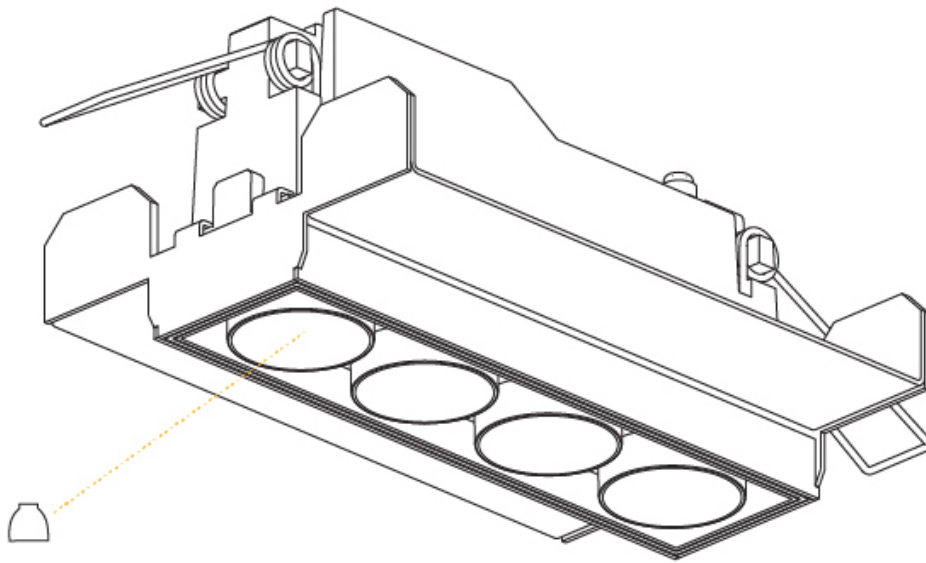

MAGIQ 4 CELL TRIMLESS

A35498-

PROJECT _____

TYPE _____

SPECIFIER _____

QUANTITY _____

DATE _____

A