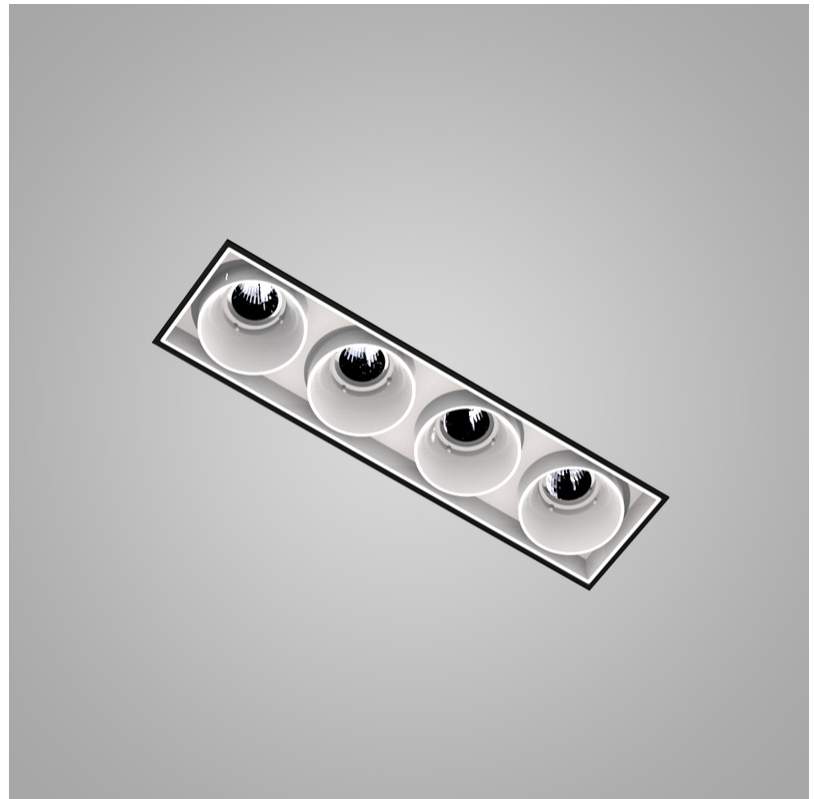

GENERAL

Series: Magiq
Subseries: Magiq 4 Cell
Brand: Prolight
Division: Architectural
Mounting Type: Trimless
Mounting Location: Ceiling
Subcategory: Downlight

PHYSICAL

Shape: Rectangle
Length (mm): 135
Length (in): 5 ⁵/₁₆
Width (mm): 35
Width (in): 1 ³/₈
Height (mm): 65
Height (in): 2 ⁹/₁₆
Ceiling Thickness (mm): 12.5
Ceiling Thickness (in): 1/2
Min. Recessing Depth (mm): 100
Min. Recessing Depth (in): 3 ¹⁵/₁₆
Light Distribution: Downlight
Weight (kg): 0.403
Weight (lbs): 0.89
Fixture Finish: BLK / WHI
Fixture Material: Aluminum Die Cast
Cut-out Measurements: 142mm / 5 9/16" x 42mm / 1 5/8"
Upon Request: Unique Ceiling Thickness

ELECTRICAL

Lamp Type: LED (Zhaga Standard)
Input Wattage (W): 14.3
Total Output Wattage (W): 13.3
Dimming: Tri-Mode (Non-Dimming and Phase Dimming (120Vac only) and 0-10V Dimming)
Driver Included: No
Driver Location: Recessed Housing
Driver Type: Constant Current - Universal
Driver Class: Class 2
Housing: See components
Input Voltage (V): 120 - 277
Constant Current (MA): 1050

LED

Number of LEDs: 4
Color Temperature (°K): 2700 / 3000 / 3500 / 4000
Max. Delivered Lumen (lm): 750 / 850 / 862 / 880
CRI: >90 CRI
Lamp Life (hrs): 50000
Upon Request: Special Color Temperature

OPTICAL

Reflector: 8 / 18 / 34
Upon Request: Special Beam Angles

RATINGS AND CERTIFICATIONS

Certified By: CSA Certified to UL and CSA Standards
IP rating: IP20