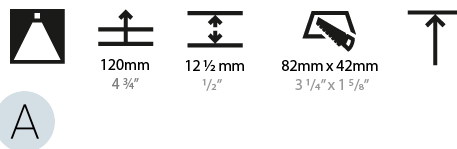

GENERAL

Series: Magiq
Subseries: Magiq 2 Cell
Brand: Prolicht
Division: Architectural
Mounting Type: Trimless
Mounting Location: Ceiling
Subcategory: Downlight

PHYSICAL

Shape: Rectangle
Length (mm): 70
Length (in): 2 ¾
Width (mm): 35
Width (in): 1 ⅜
Height (mm): 65
Height (in): 2 ⅞
Ceiling Thickness (mm): 12.5
Ceiling Thickness (in): 1/2
Min. Recessing Depth (mm): 100
Min. Recessing Depth (in): 3 ⅝
Light Distribution: Downlight
Weight (kg): 0.241
Weight (lbs): 0.53
Fixture Finish: BLK / WHI
Fixture Material: Aluminum Die Cast
Cut-out Measurements: 82mm / 3 1/4" x 42mm / 1 5/8"
Upon Request: Unique Ceiling Thickness

ELECTRICAL

Lamp Type: LED (Zhaga Standard)
Input Wattage (W): 9
Total Output Wattage (W): 8.2
Dimming: Tri-Mode (Non-Dimming and Phase Dimming (120Vac only) and 0-10V Dimming)
Driver Included: No
Driver Location: Remote
Driver Type: Constant Current - Universal
Driver Class: Class 2
Input Voltage (V): 120 - 277
Constant Current (MA): 1050

LED

Number of LEDs: 2
Color Temperature (°K): 2700 / 3000 / 3500 / 4000
Max. Delivered Lumen (lm): 314 / 342 / 350 / 357
Nominal Lumen (lm): 440 / 480 / 490 / 500
CRI: >90 CRI
Lamp Life (hrs): 50000
Upon Request: Special Color Temperature

OPTICAL

Reflector: 8 / 18 / 34
Upon Request: Special Beam Angles

RATINGS AND CERTIFICATIONS

Certified By: CSA Certified to UL and CSA Standards
IP rating: IP20