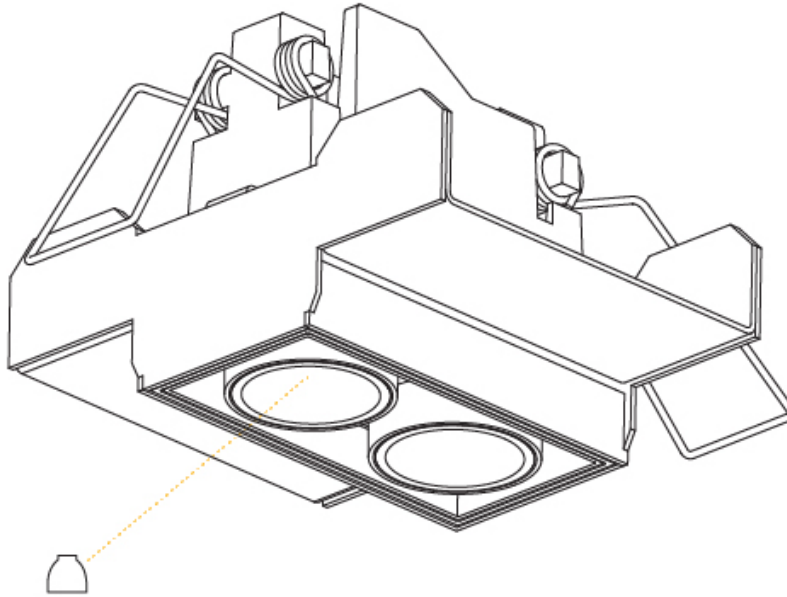

MAGIQ 2 CELL TRIMLESS

A35616-

PROJECT _____

TYPE _____

SPECIFIER _____

QUANTITY _____

DATE _____